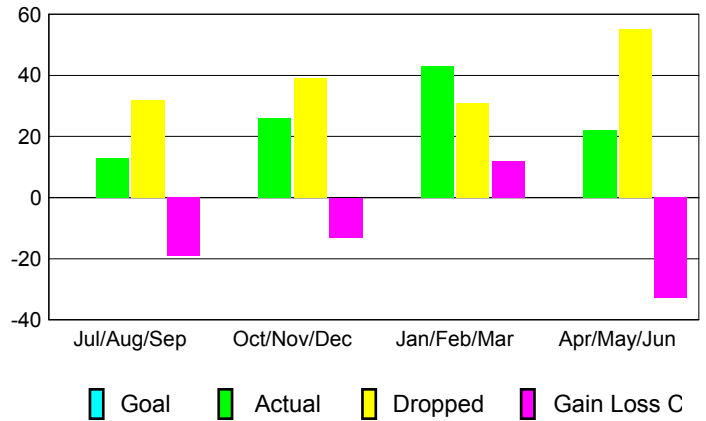

Membership Results 2012-2013
Goal, New, Dropped, Gain/Loss